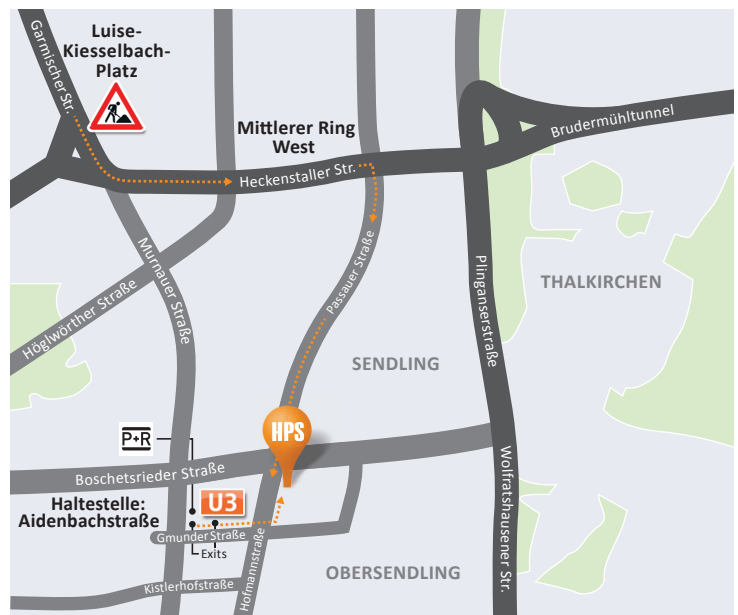

Detailed directions (image below):

2. Take the Obersendling/Passauerstraße exit and follow Passauerstraße which becomes Hofmannstraße

3. Continue on Hofmannstraße past the intersection at Boschetsrieder Straße. HPS will be the white building (photo bottom left) on your left at Hofmannstraße 25-27.

BY PUBLIC TRANSPORT

1. From the Airport (Flughafen): Take **S1** or **S8** and exit at the stop „Marienplatz“. From the Central Station (Hauptbahnhof): Take any S-Bahn heading to Munich East (Ostbahnhof). Change at the stop „Marienplatz“.

2. At „Marienplatz“ change to the **U3**, direction „Fürstenried West“.

3. Exit at the stop „Aidenbachstraße“.

4. Take the station's rear exit towards „Hofmannstraße“. Continue by foot on Gmunder Straße and turn left at the first traffic light.

HPS is 200m ahead on the right.

Map of Surroundings

Main Entrance

Inner Courtyard

5. The entrance is located in the inner courtyard. Please follow the entrance next to the garage driveway and you will find the entrance at your right hand side.